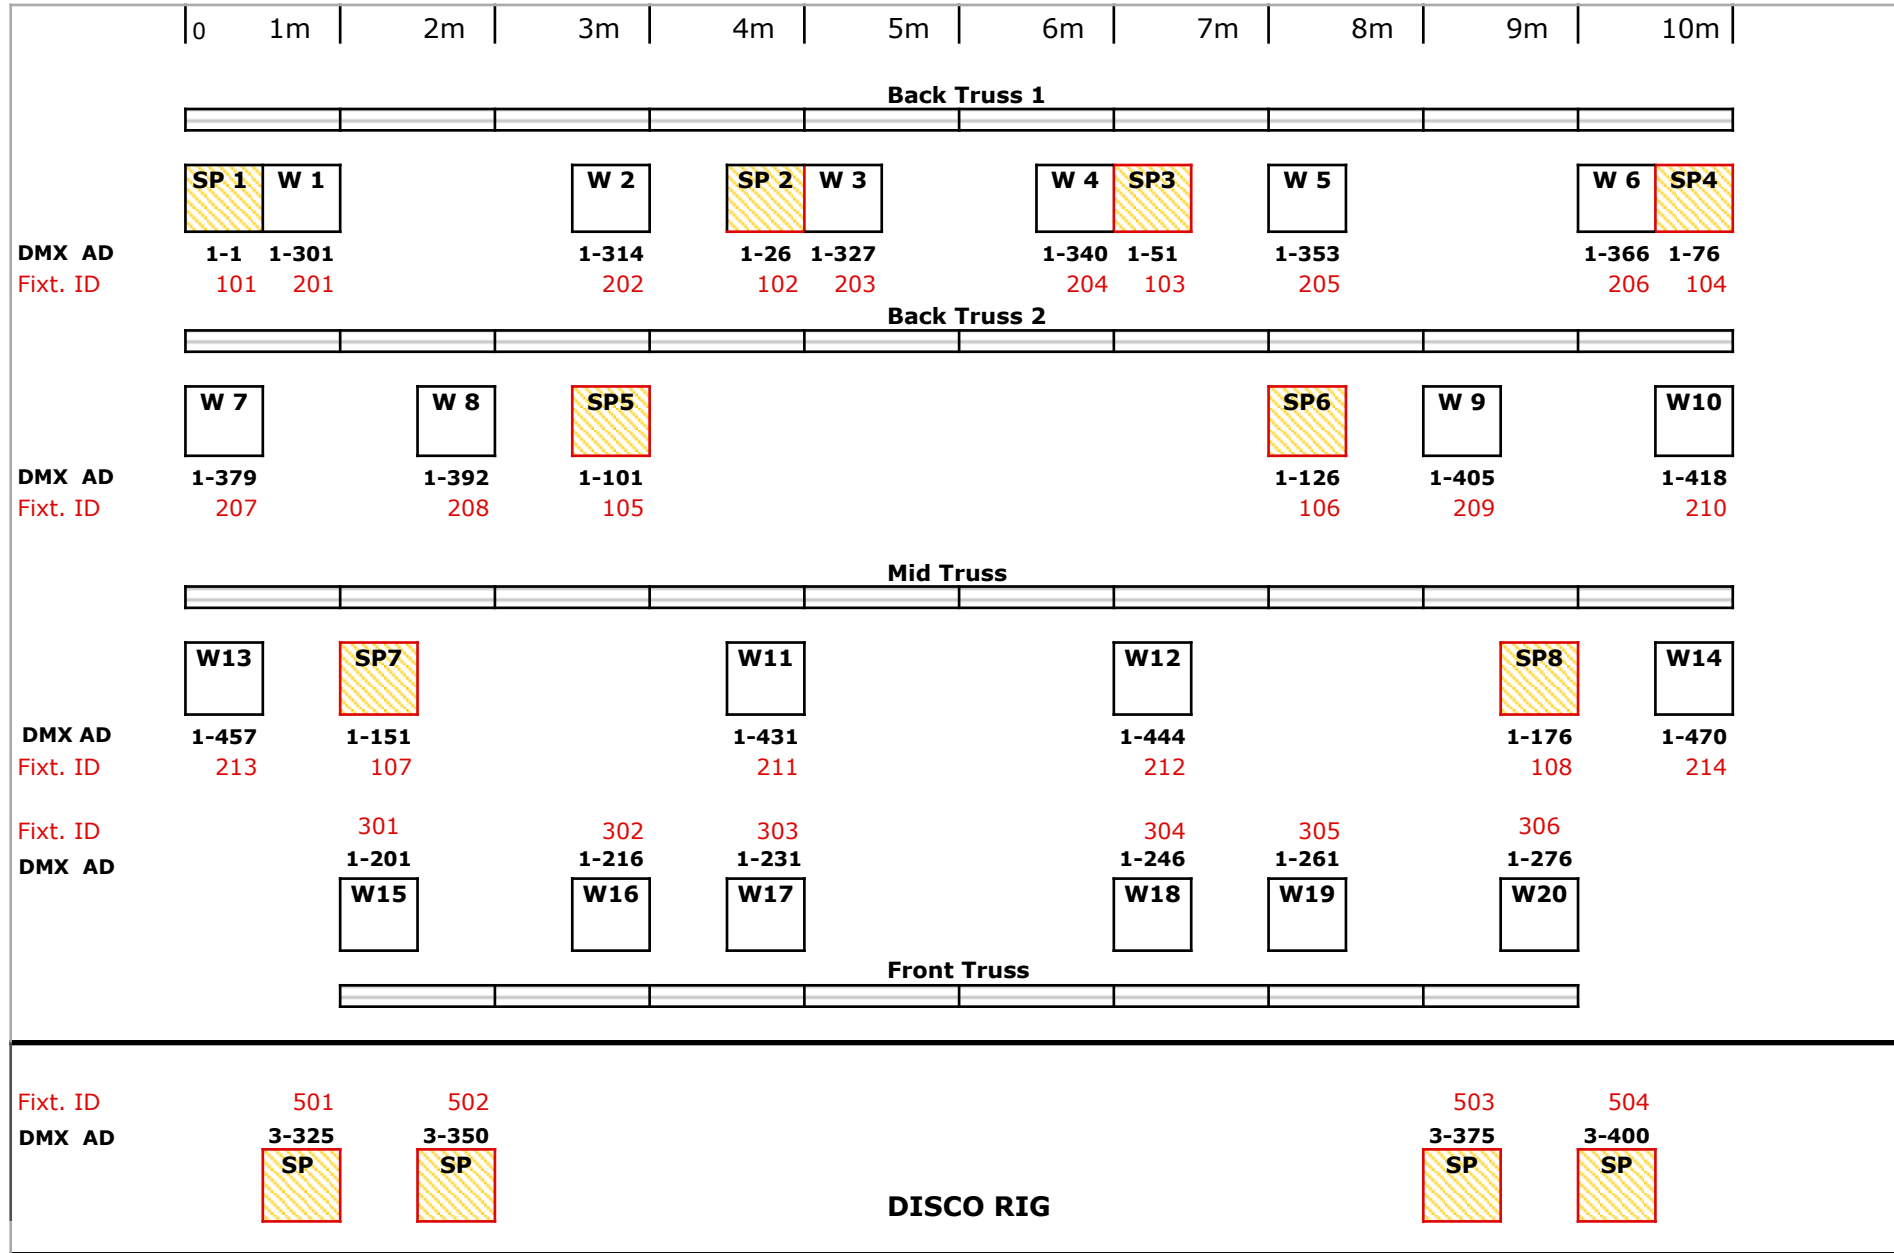

ZECHE BOCHUM
BLOCKANSICHT MOVING LIGHTS
2023

ROBE ROBIN 600e SPOT MODE 2 (25 Channel)
LED WASH LIGHT (13 Channel)