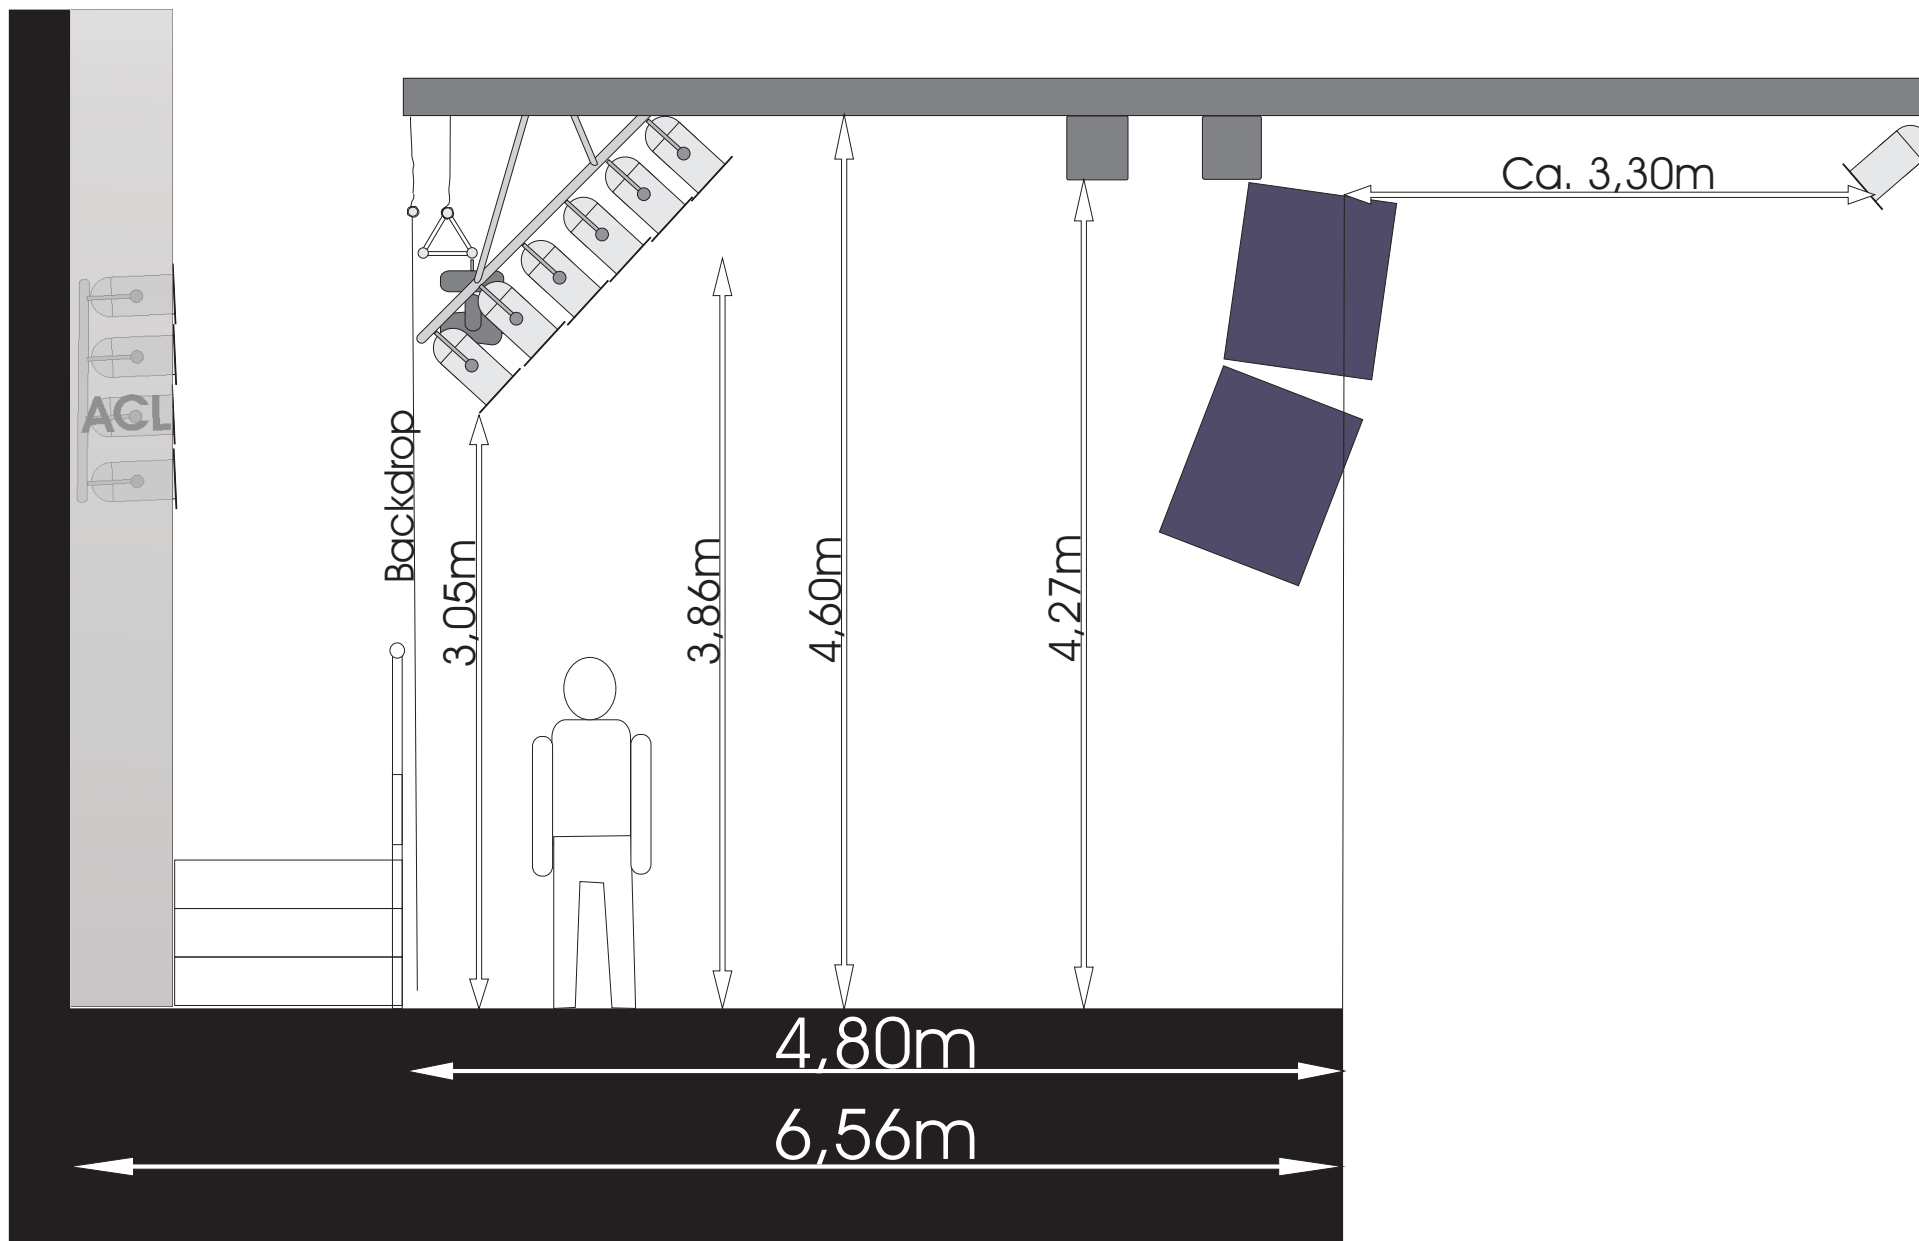

- 1- SHUTTER
- 2- DIMMER
- 3- PAN
- 4- PAN FINE
- 5- TILT
- 6- TILT FINE
- 7- CONTROL 1
- 8- COLOR MACRO
- 9- RED
- 10- GREEN
- 11- BLUE
- 12- NC
- 13- CONTROL 2

or just patch in as MAC 101, but please note that our lamps have 1 more channel!

Riser :
5x
2m x 1m x 0,4m

Plan view "Stage" (without crane/Lightkonstruktion)

Side view

Frontal view