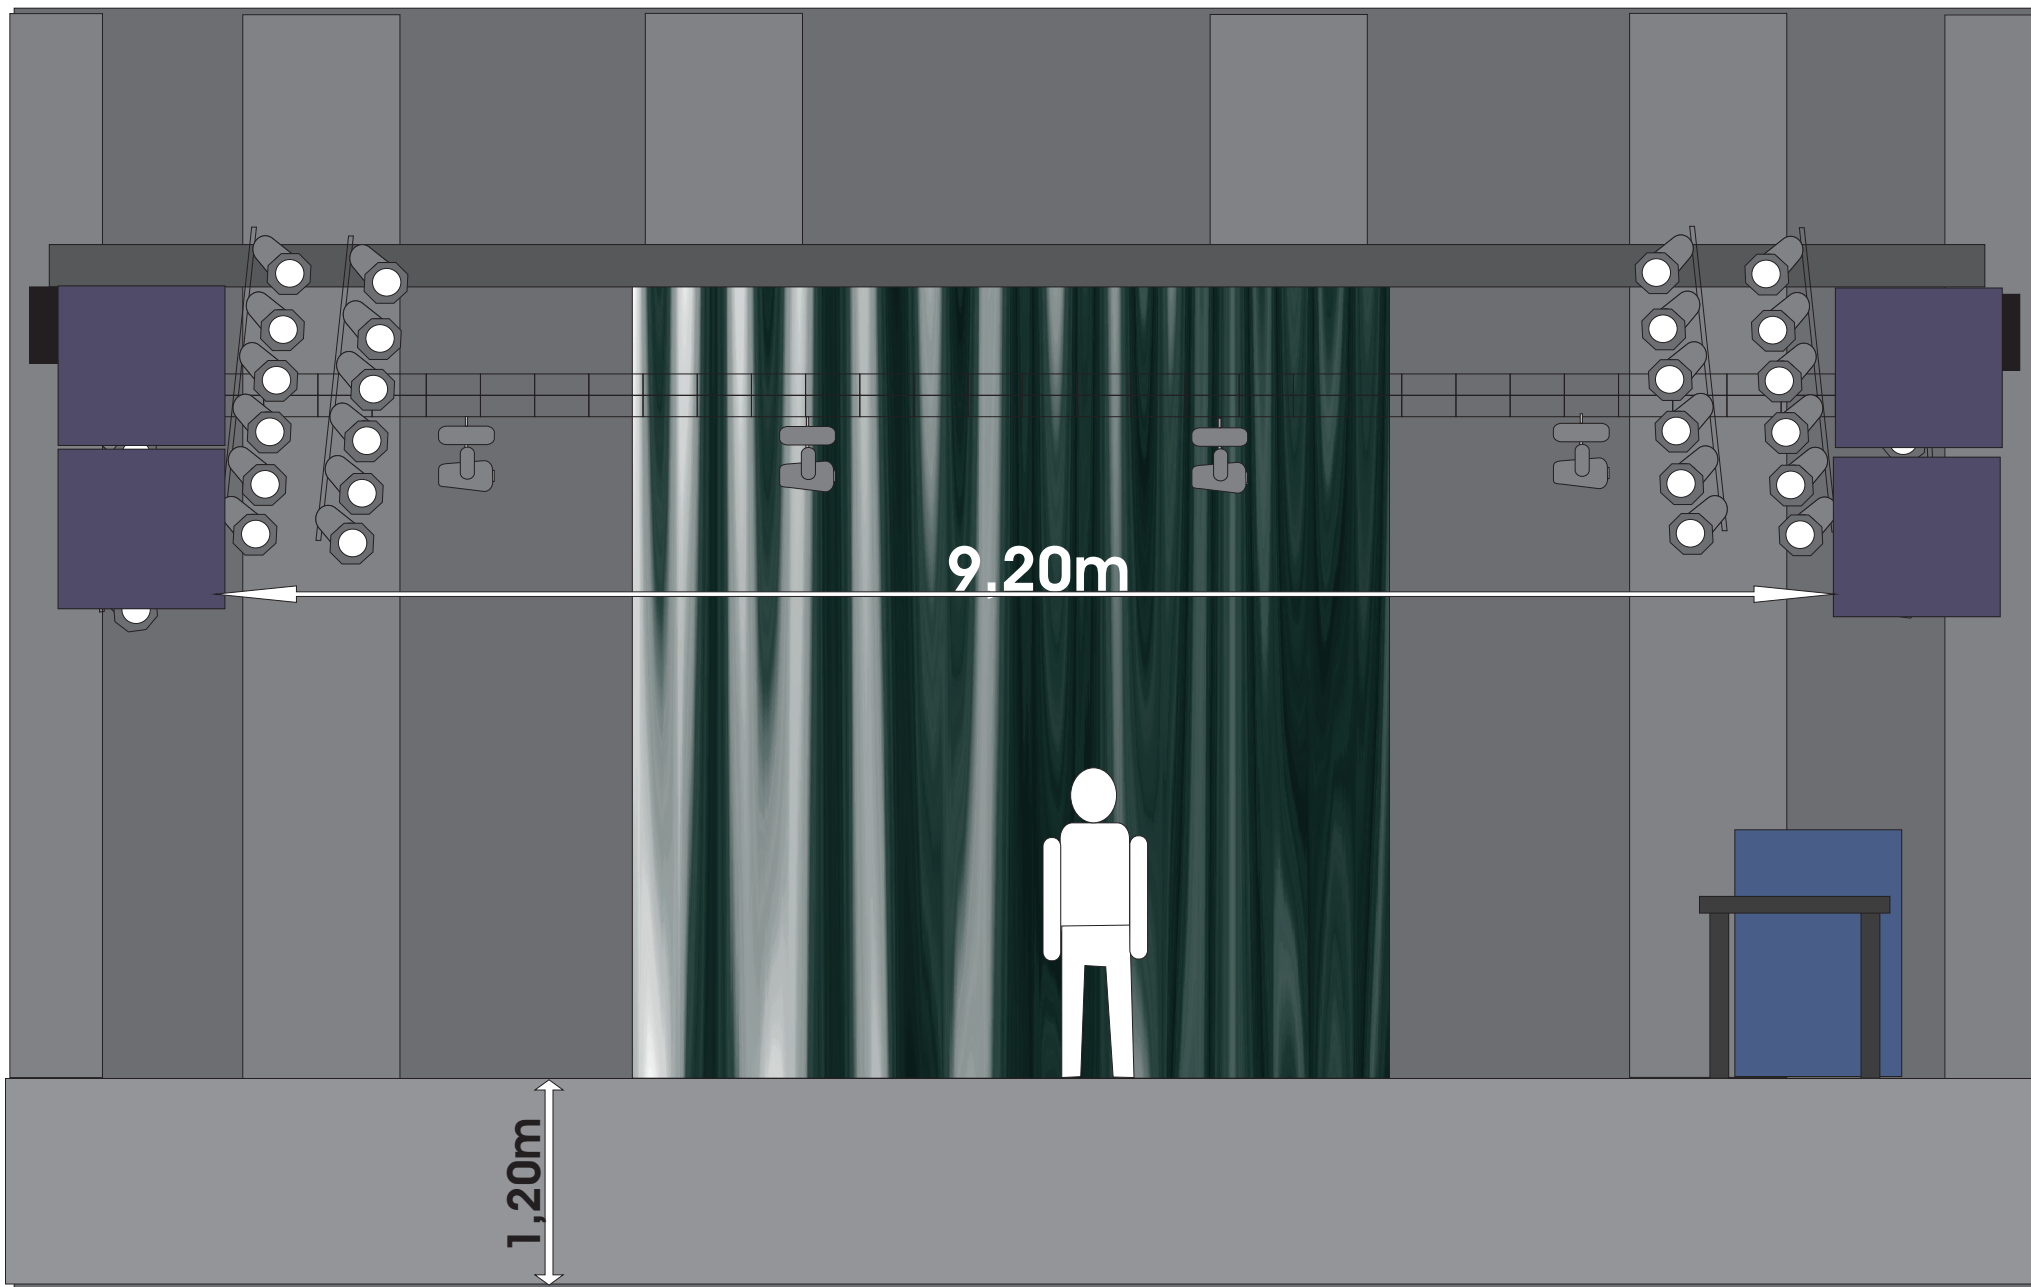

- 1- SHUTTER
- 2- DIMMER
- 3- PAN
- 4- PAN FINE
- 5- TILT
- 6- TILT FINE
- 7- CONTROL 1
- 8- COLOR MACRO
- 9- RED
- 10- GREEN
- 11- BLUE
- 12- NC
- 13- CONTROL 2

or just patch in as MAC 101, but please note that our lamps have 1 more channel!

Riser :
5x
2m x 1m x 0,4m

Plan view "Stage" (without crane/Lightkonstruktion)

Side view

Frontal view