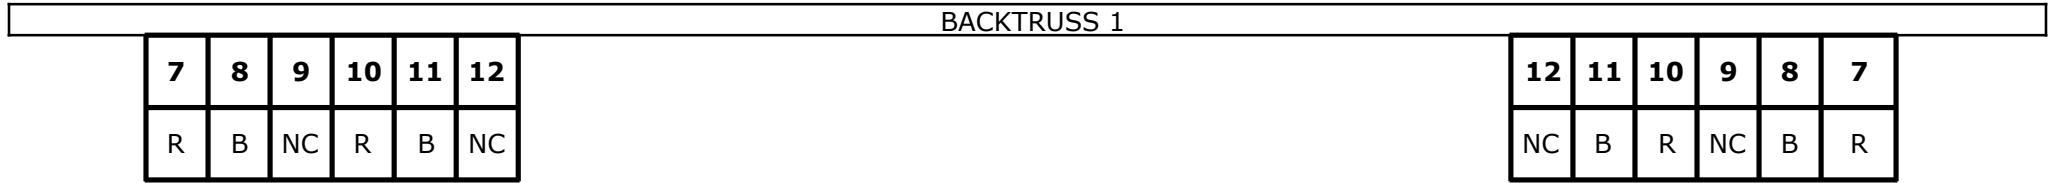

LED BEAM can be patched as a Martin MAC 101 (12 channel) + 1 channel offset

ZECHE BOCHUM
BLOCKANSICHT MOVING LIGHTS

DISCO RIG

ROBE ROBIN 600e SPOT MODE 2 (25 Channel)
LED WASH LIGHT (13 Channel)

ZECHE BOCHUM
BLOCKANSICHT PAR LIGHTS

Riser :
5x
2m x 1m x 0,4m

Plan view "Stage" (without crane/Lightkonstruktion)

Side view

Frontal view