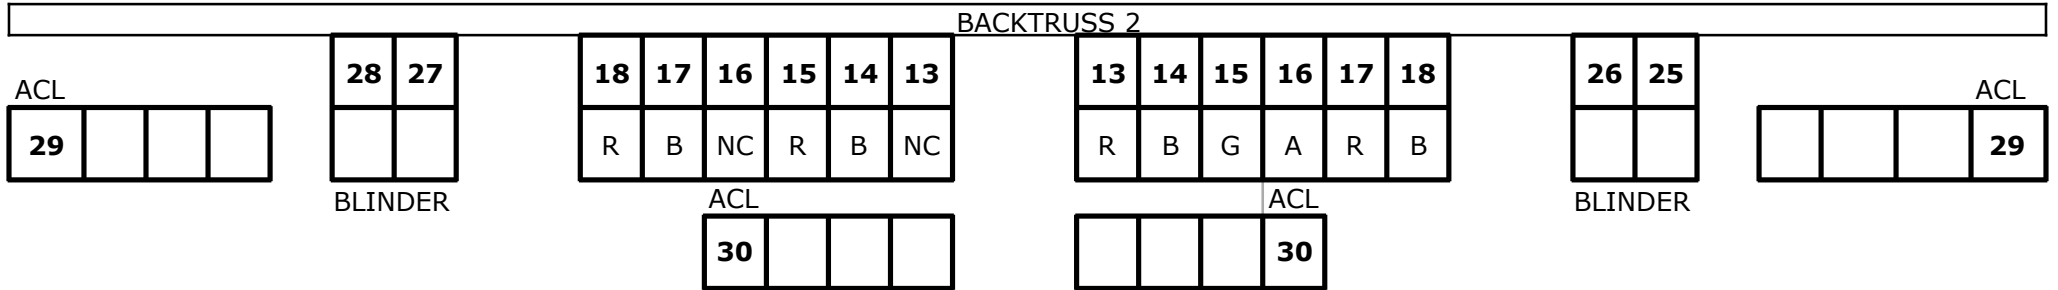

LED BEAM can be patched as a Martin MAC 101 (12 channel) + 1 channel offset

ZECHE BOCHUM
BLOCKANSICHT MOVING LIGHTS

DISCO RIG

ROBE ROBIN 600e SPOT MODE 2 (25 Channel)
LED WASH LIGHT (13 Channel)

ZECHE BOCHUM
BLOCKANSICHT PAR LIGHTS