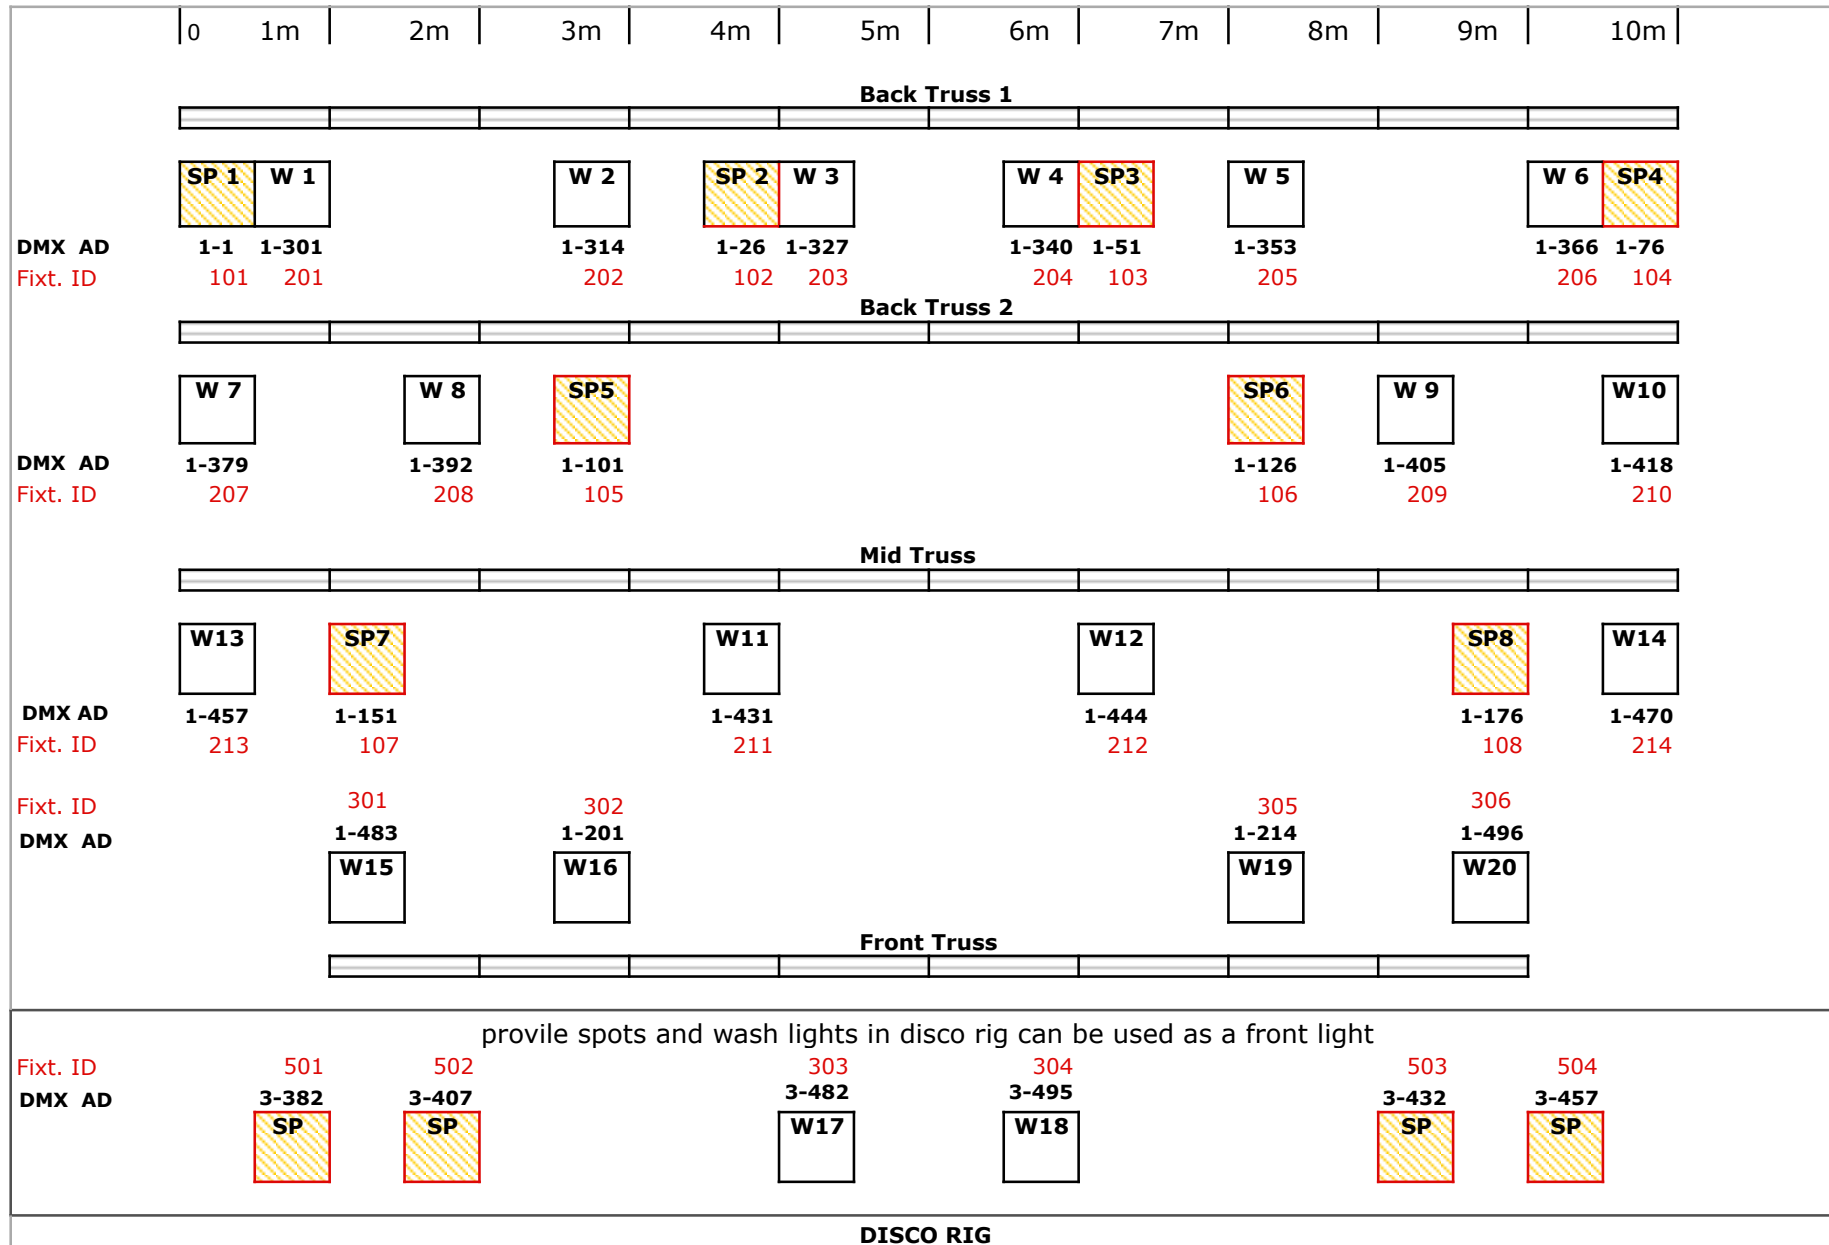

ZECHE BOCHUM
BLOCKANSICHT MOVING LIGHTS

DISCO RIG

ROBE ROBIN 600e SPOT MODE 2 (25 Channel)
LED WASH LIGHT (13 Channel)