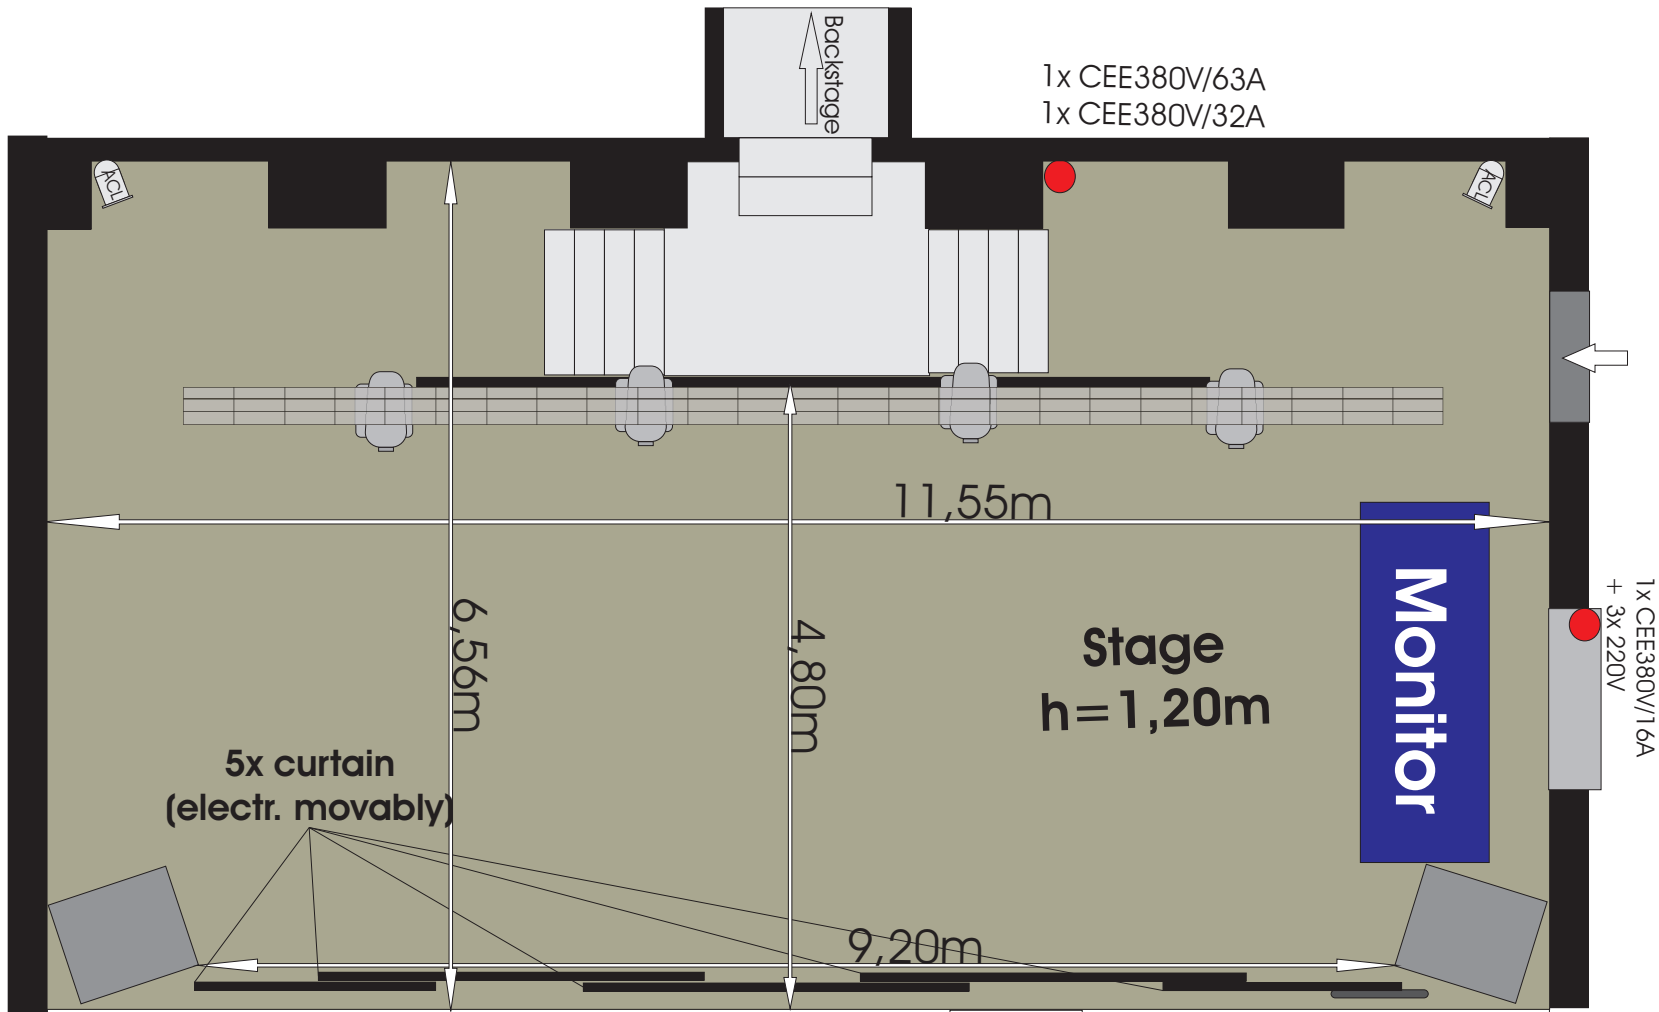

LED BEAM can be patched as a Martin MAC 101 (12 channel) + 1 channel offset

ZECHE BOCHUM
BLOCKANSICHT MOVING LIGHTS

DISCO RIG

ROBE ROBIN 600e SPOT MODE 2 (25 Channel)
LED WASH LIGHT (13 Channel)

ZECHE BOCHUM
BLOCKANSICHT PAR LIGHTS

Riser :
5x
2m x 1m x 0,4m

Plan view "Stage" (without crane/Lightkonstruktion)

Side view

Frontal view