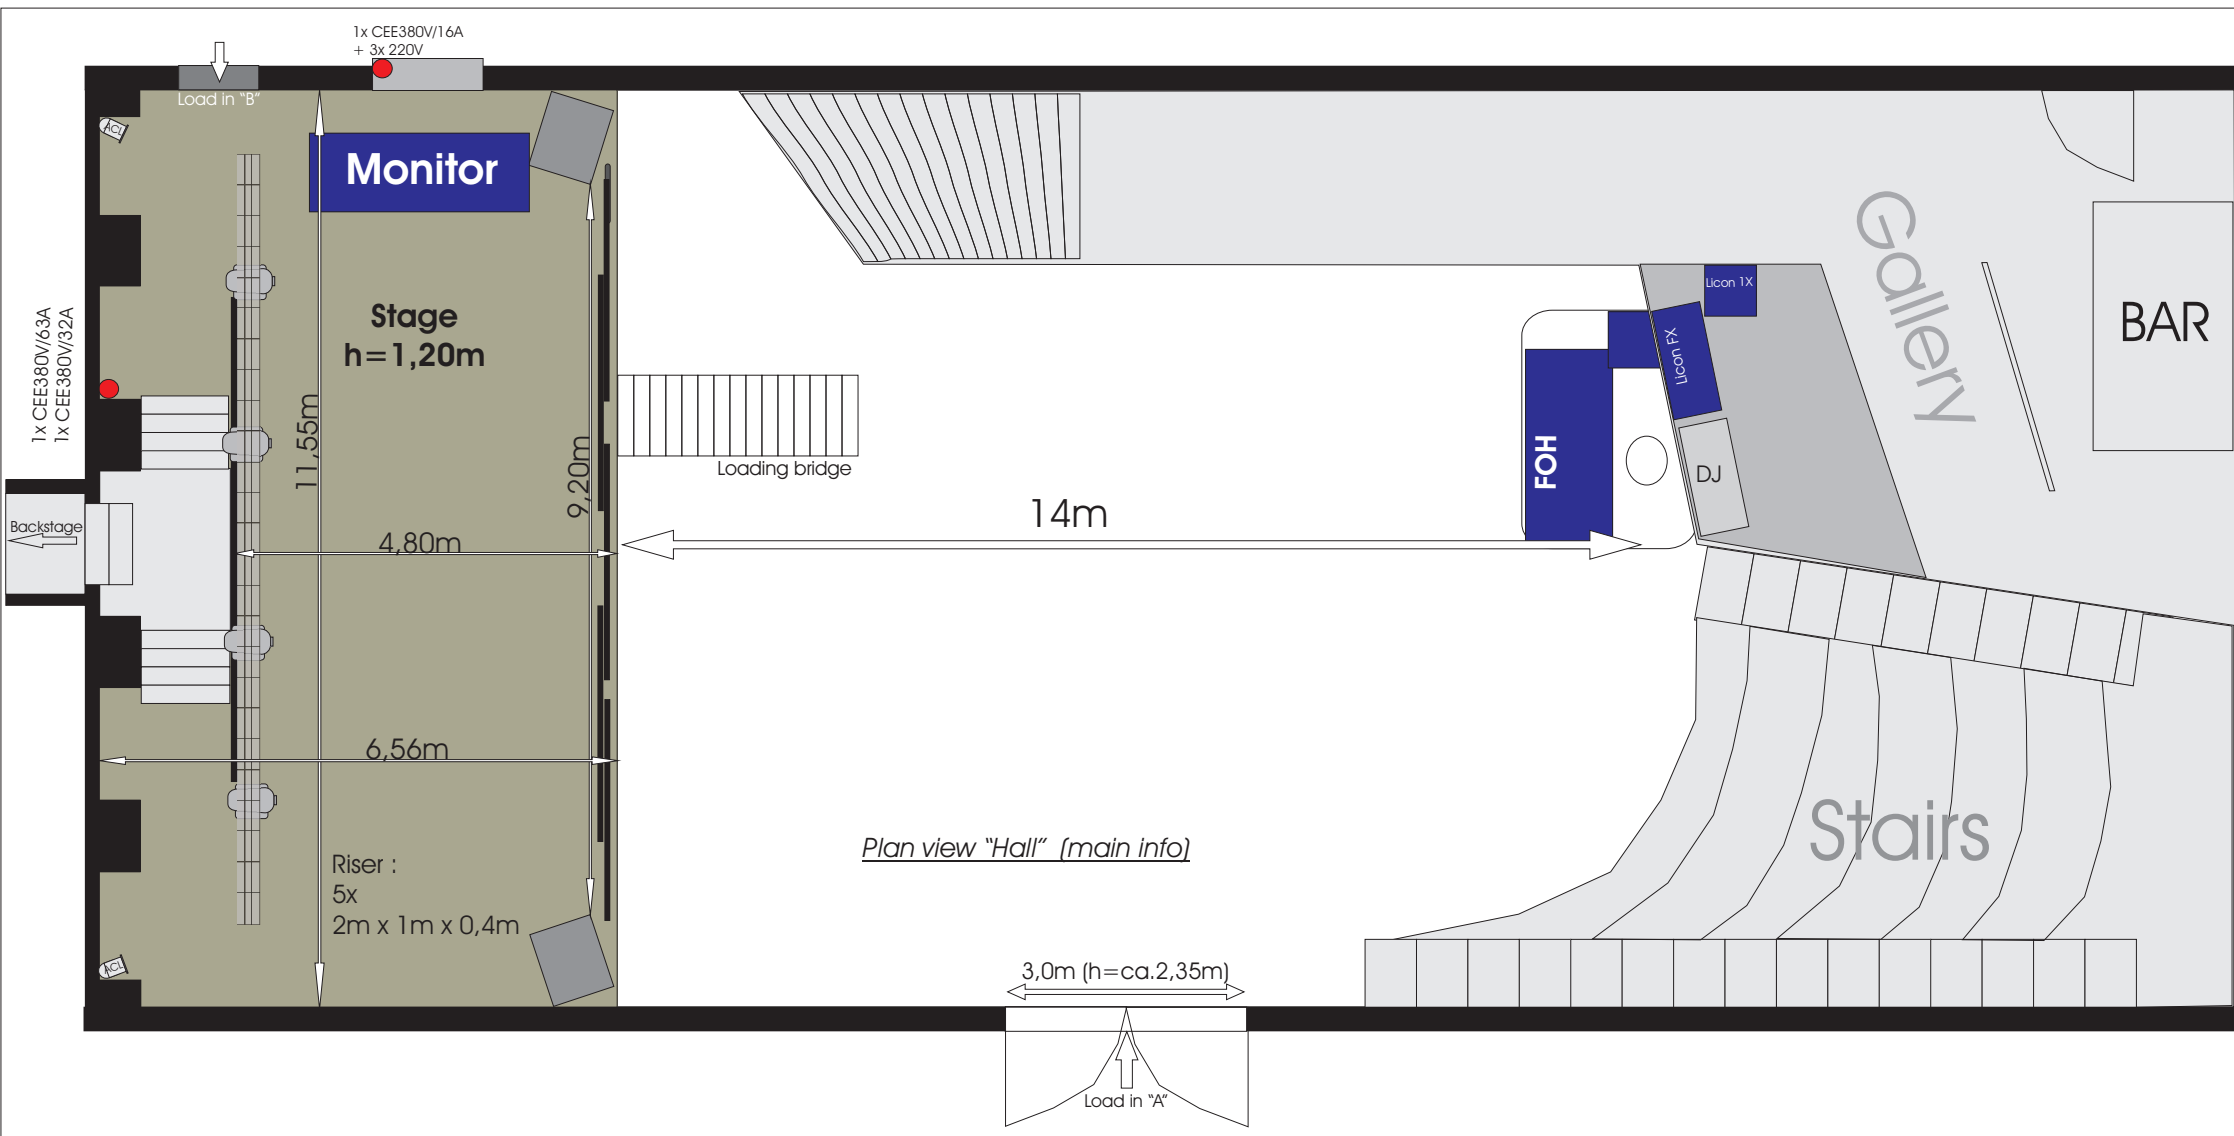

LED BEAM can be patched as a Martin MAC 101 (12 channel) + 1 channel offset

ZECHE BOCHUM
BLOCKANSICHT MOVING LIGHTS

DISCO RIG

ROBE ROBIN 600e SPOT MODE 2 (25 Channel)
LED WASH LIGHT (13 Channel)

ZECHE BOCHUM
BLOCKANSICHT PAR LIGHTS

Riser :
5x
2m x 1m x 0,4m

Plan view "Stage" (without crane/Lightkonstruktion)

Side view

Frontal view