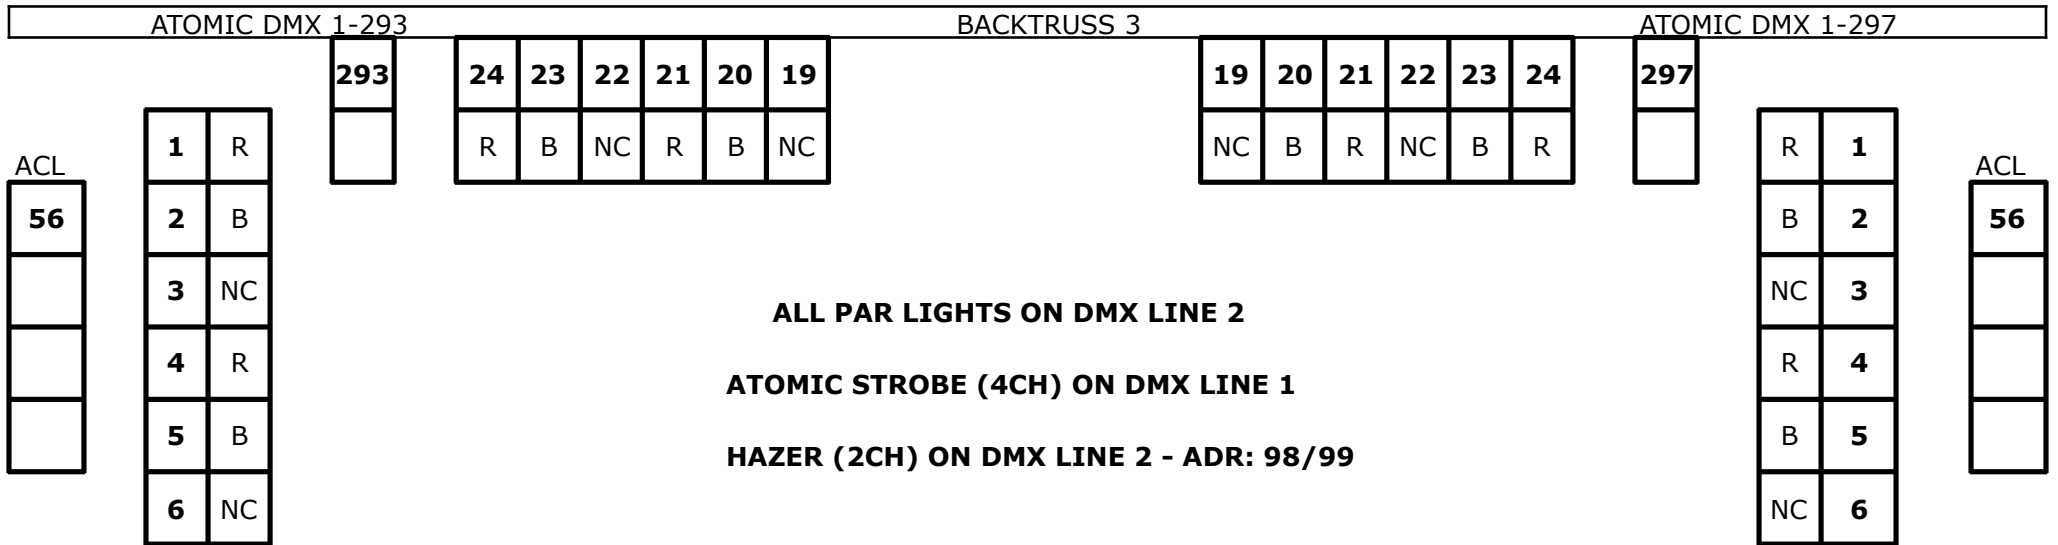

LED BEAM can be patched as a Martin MAC 101 (12 channel) + 1 channel offset

ZECHE BOCHUM
BLOCKANSICHT MOVING LIGHTS

DISCO RIG

ROBE ROBIN 600e SPOT MODE 2 (25 Channel)
LED WASH LIGHT (13 Channel)

ZECHE BOCHUM
BLOCKANSICHT PAR LIGHTS