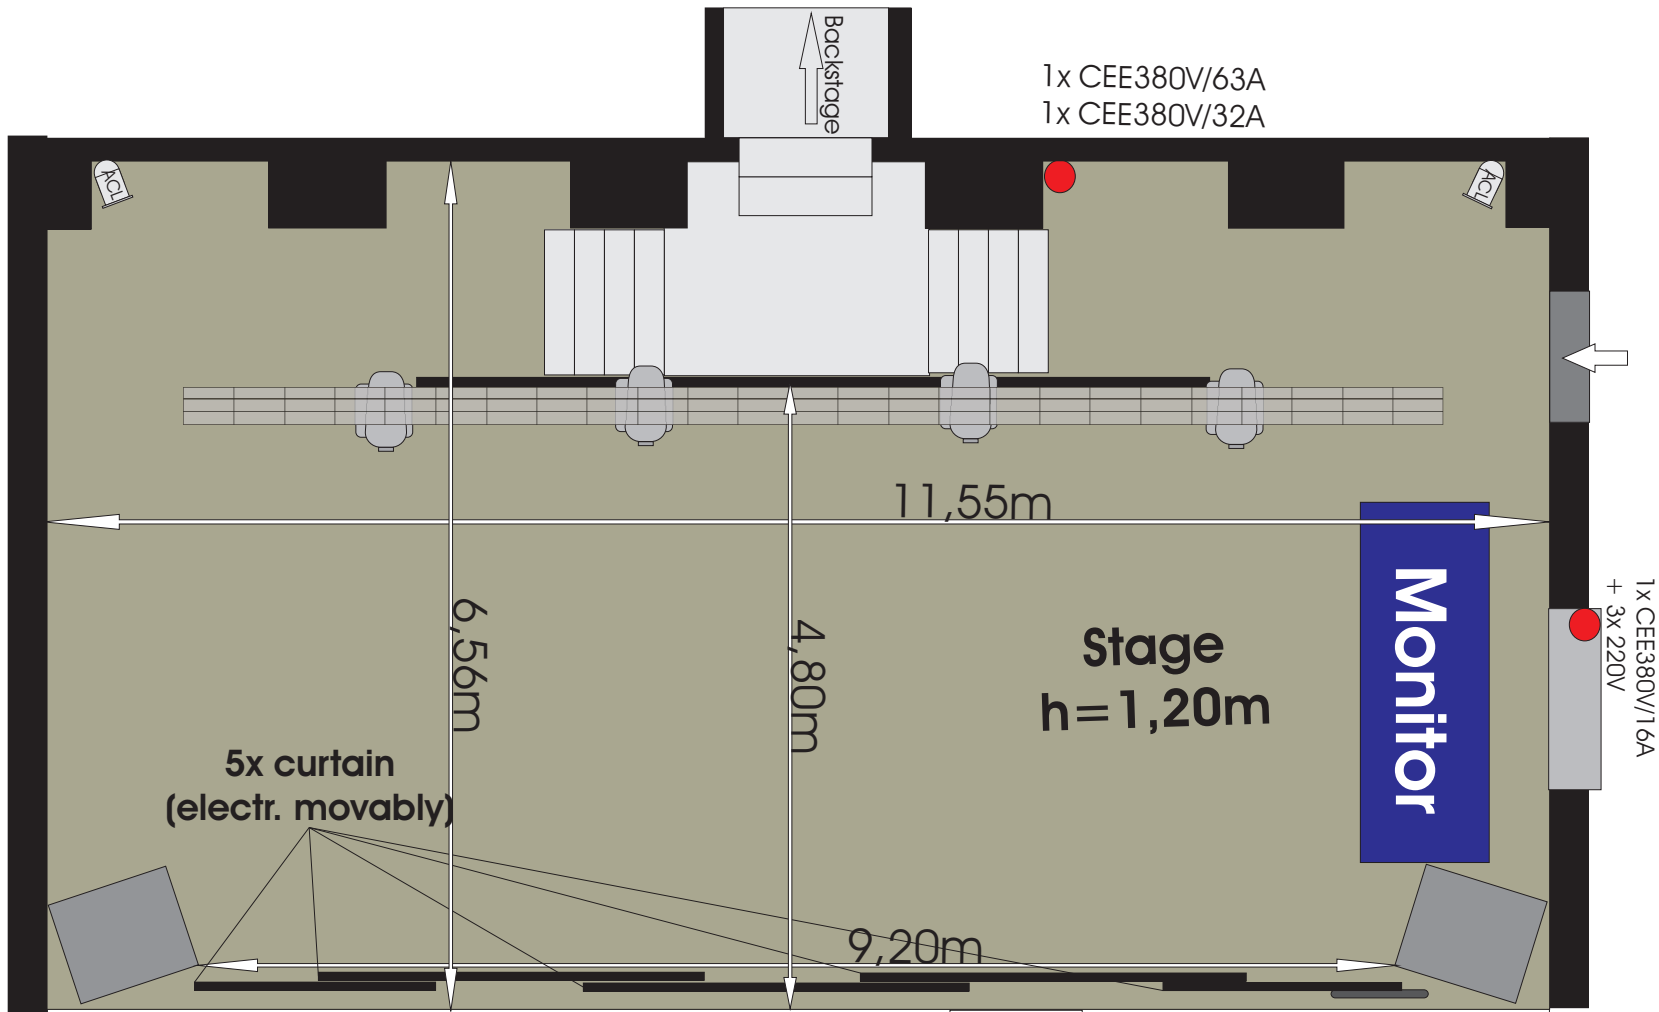

or just patch in as MAC 101, but please note that our lamps have 1 more channel!

Riser :
5x
2m x 1m x 0,4m

Plan view "Stage" (without crane/Lightkonstruktion)

Side view

Frontal view