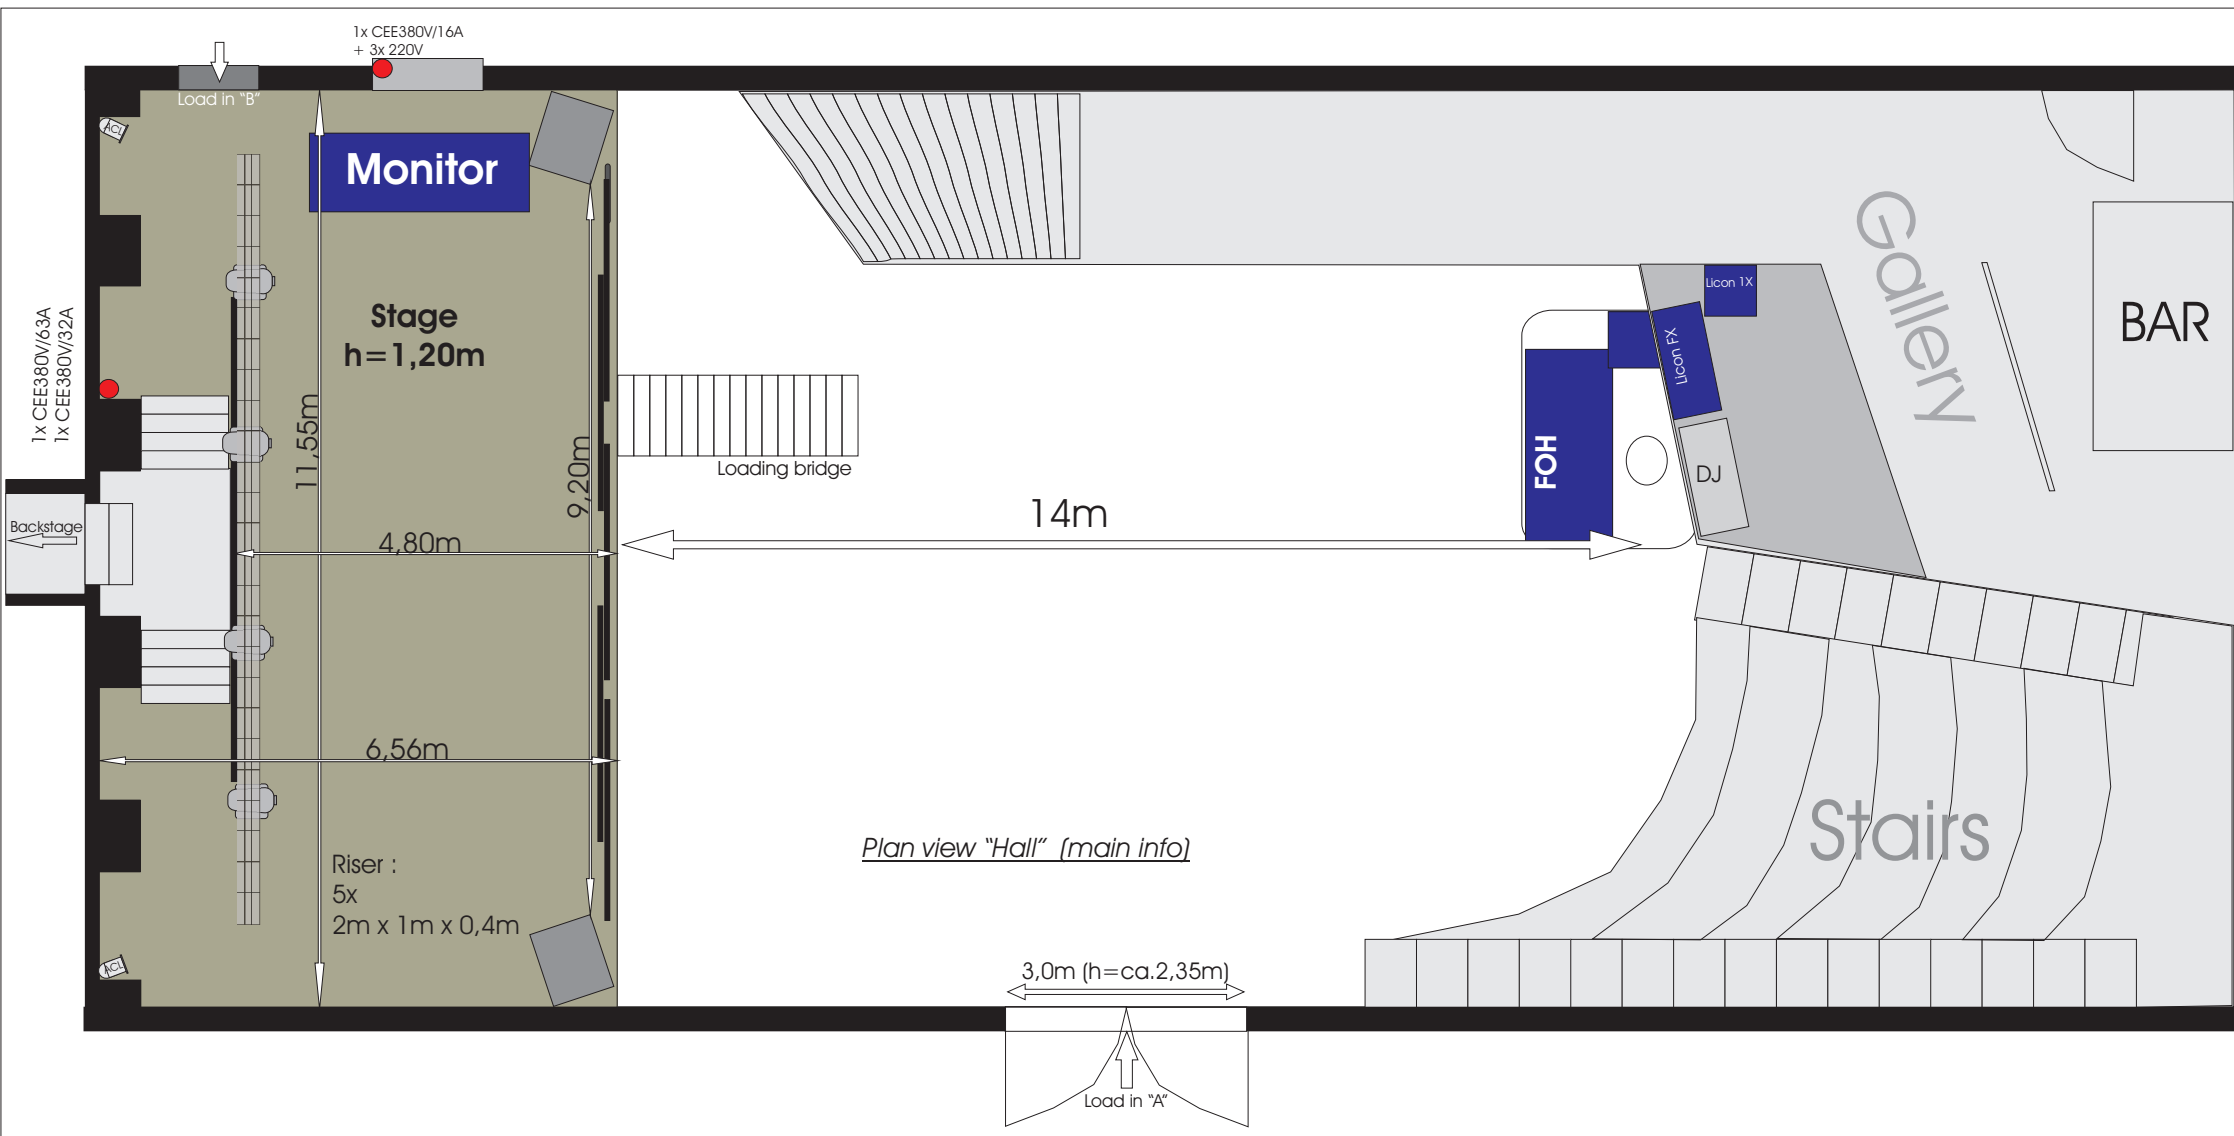

LED BEAM can be patched as a Martin MAC 101 (12 channel) + 1 channel offset

ZECHE BOCHUM
BLOCKANSICHT MOVING LIGHTS

proville spots and wash lights in disco rig can be used as a front light

ROBE ROBIN 600e SPOT MODE 2 (25 Channel)
LED WASH LIGHT (13 Channel)

ZECHE BOCHUM
BLOCKANSICHT PAR LIGHTS

CHANNEL LIST / DMX PROTOCOL

LED WASH LIGHT – VIROBIN

- 1- SHUTTER
- 2- DIMMER
- 3- PAN
- 4- PAN FINE
- 5- TILT
- 6- TILT FINE
- 7- CONTROL 1
- 8- COLOR MACRO
- 9- RED
- 10- GREEN
- 11- BLUE
- 12- NC
- 13- CONTROL 2

or just patch in as MAC 101, but please note that our lamps have 1 more channel!

Riser :
5x
2m x 1m x 0,4m

Plan view "Stage" (without crane/Lightkonstruktion)

Side view

Frontal view