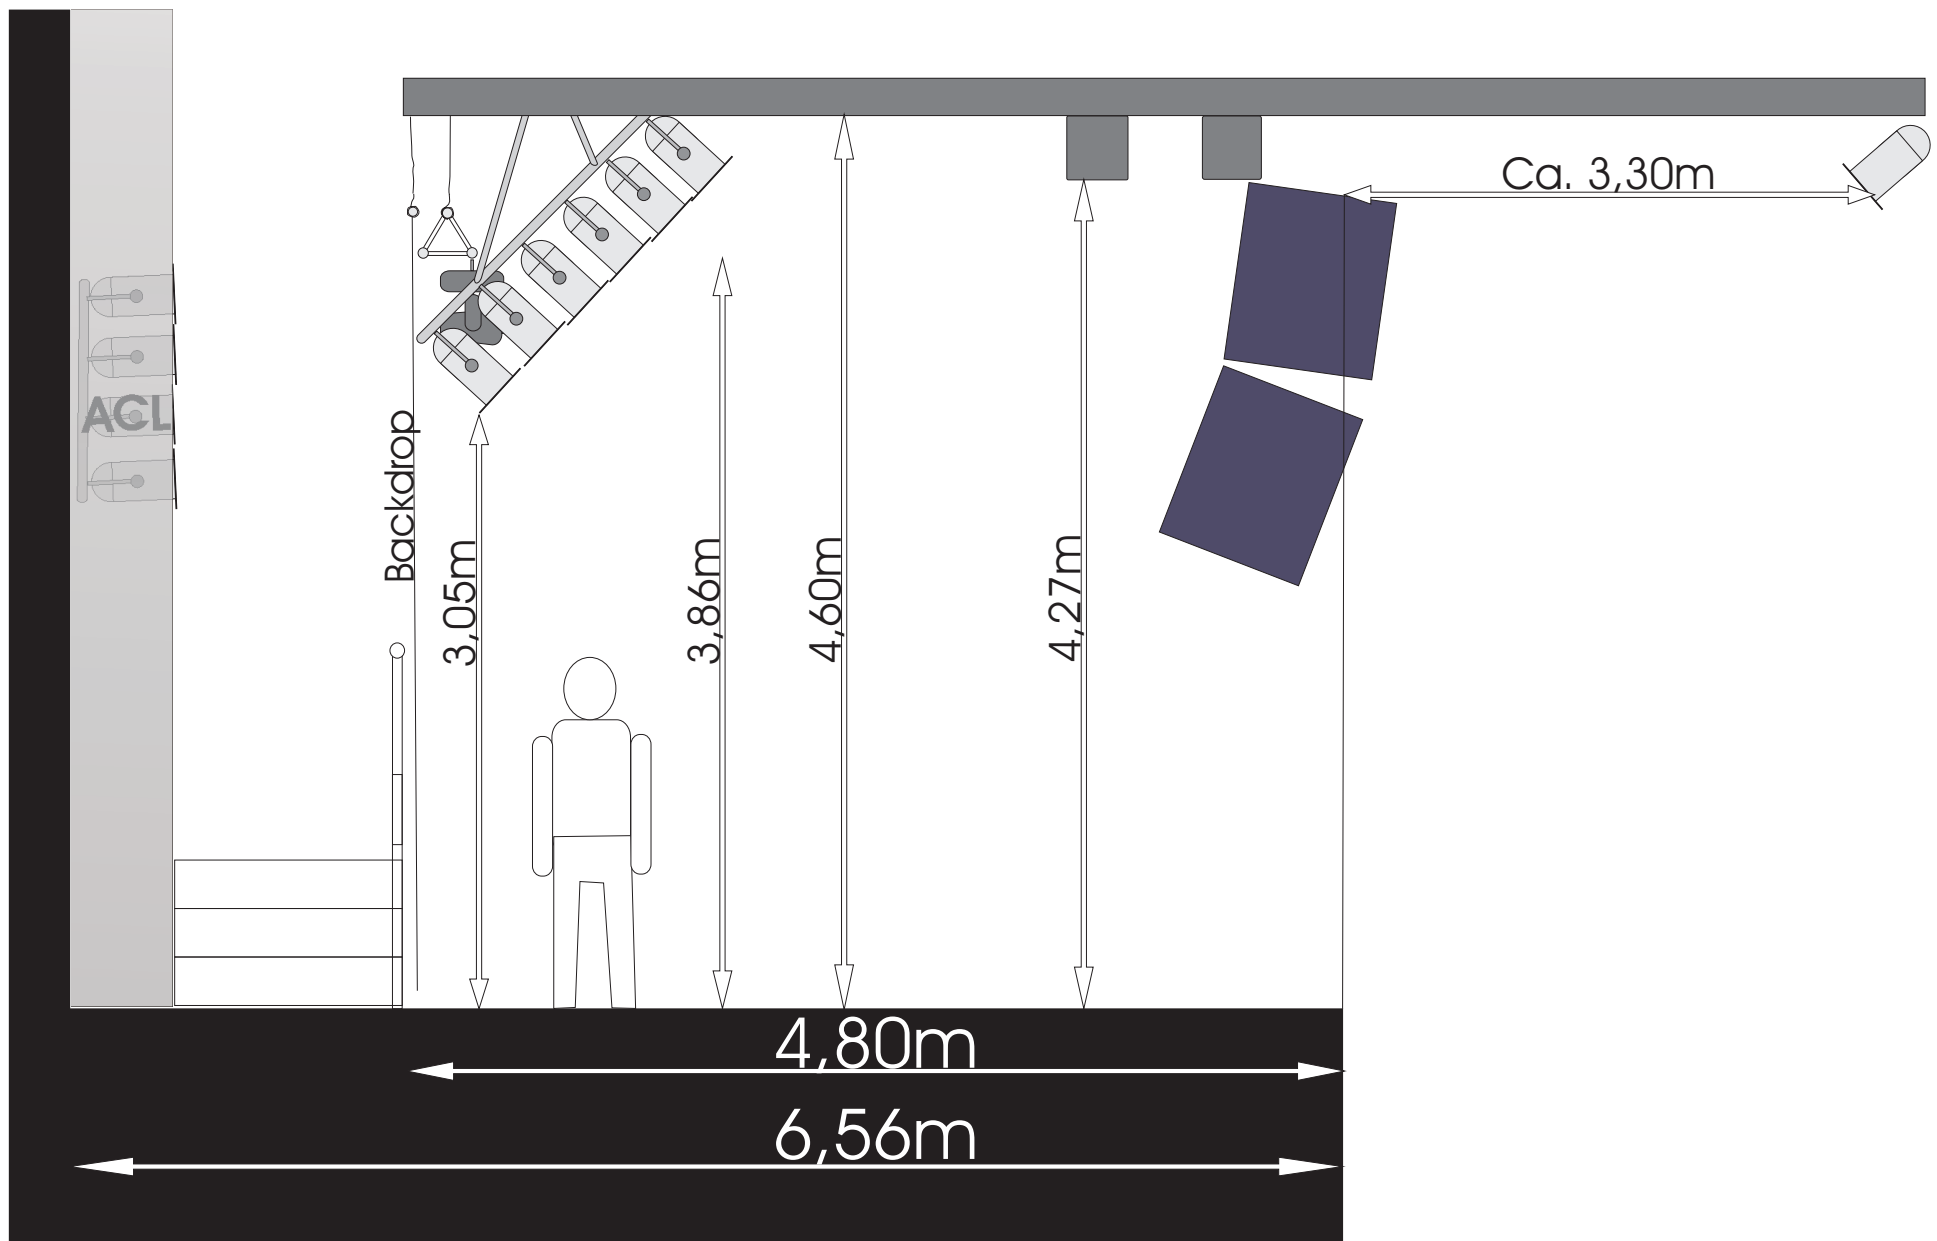

or just patch in as MAC 101, but please note that our lamps have 1 more channel!

Riser :
5x
2m x 1m x 0,4m

Plan view "Stage" (without crane/Lightkonstruktion)

Side view

Frontal view