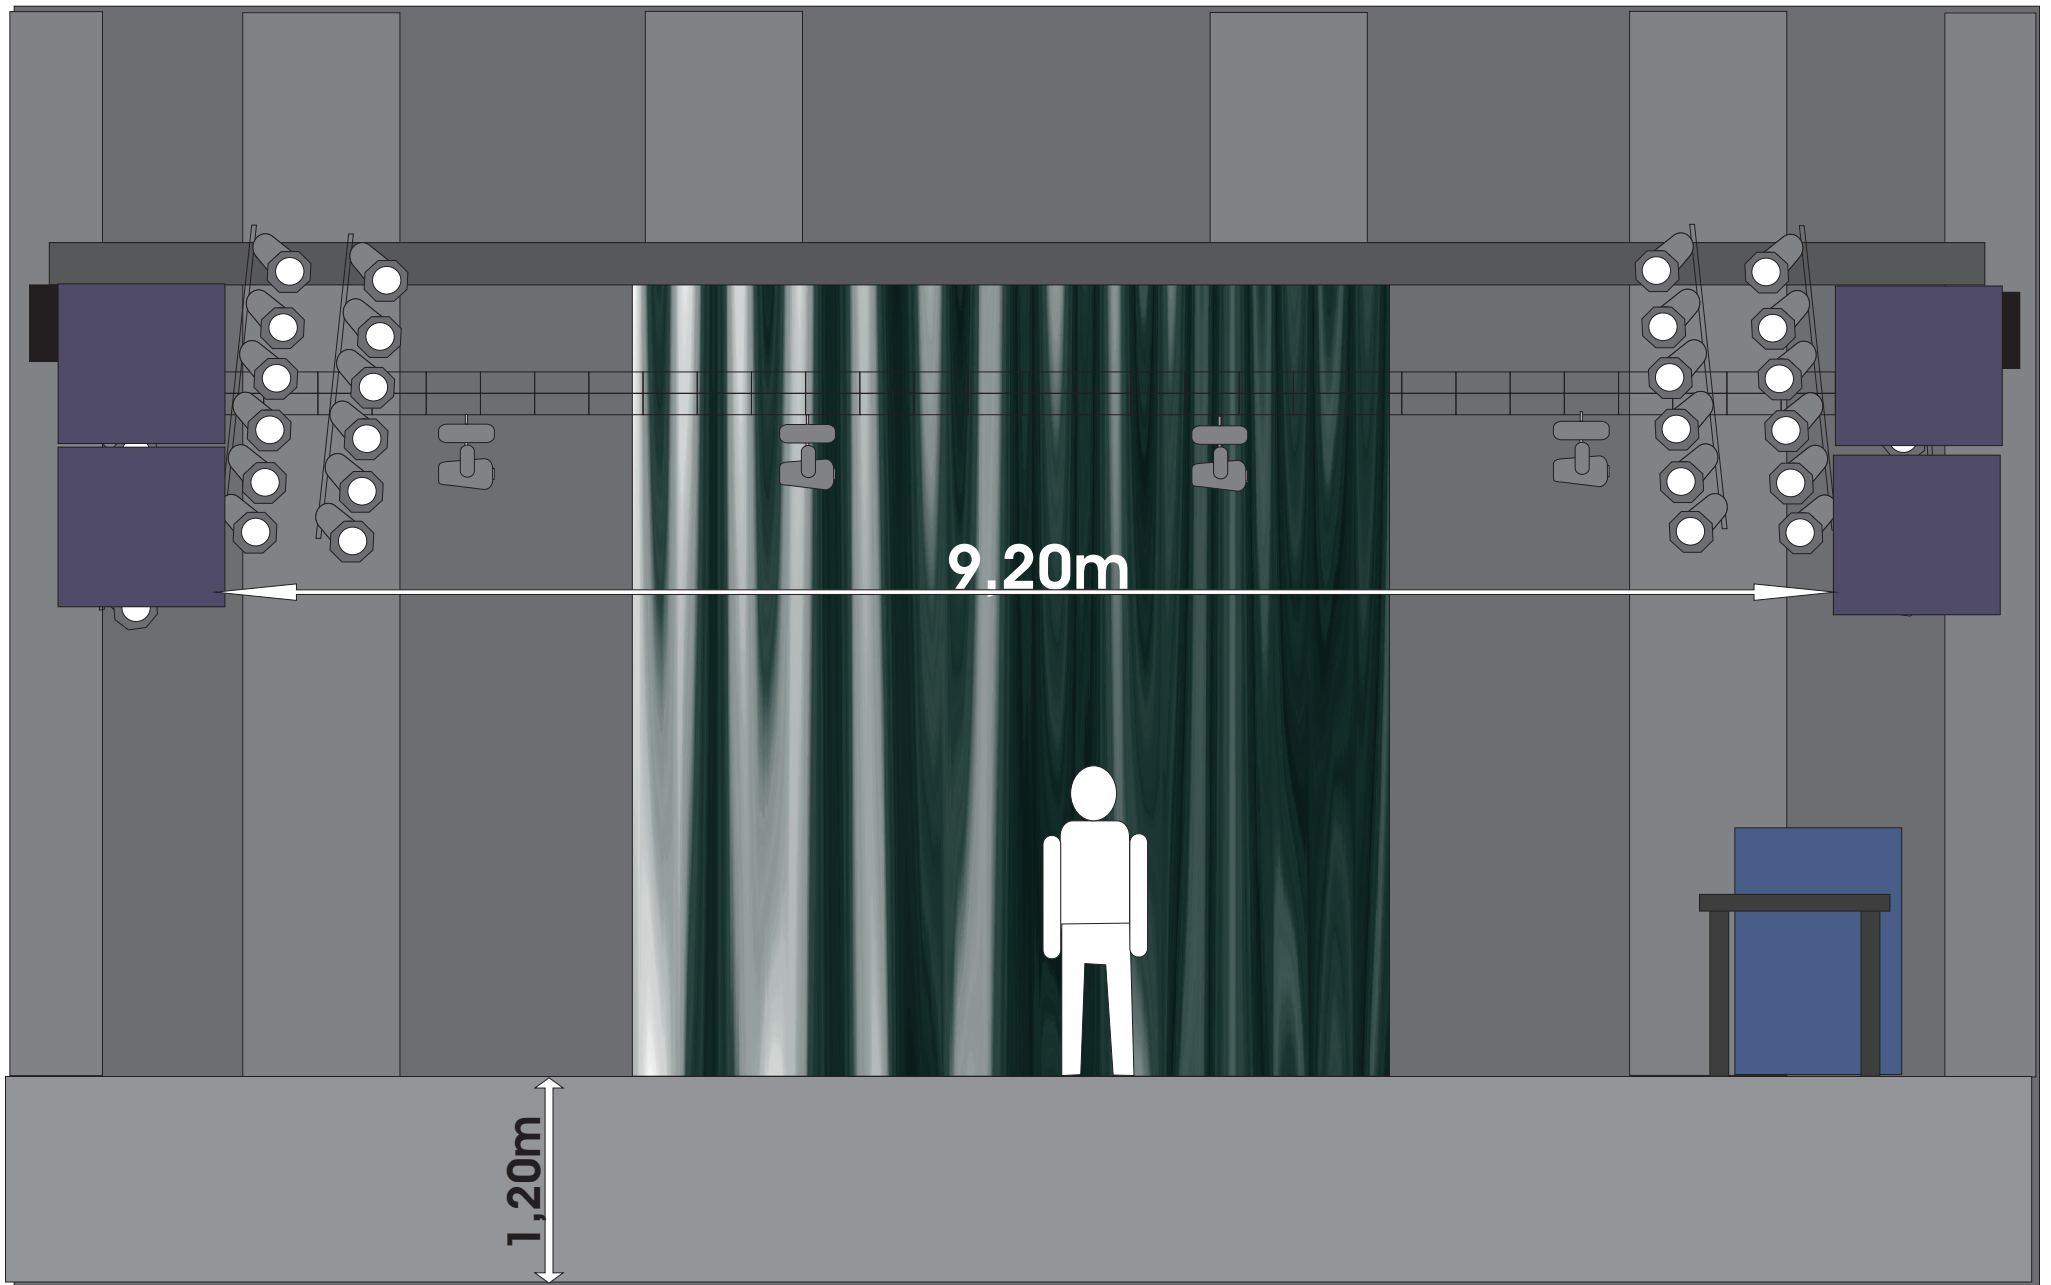

or just patch in as MAC 101, but please note that our lamps have 1 more channel!

Riser :
5x
2m x 1m x 0,4m

Plan view "Stage" (without crane/Lightkonstruktion)

Side view

Frontal view