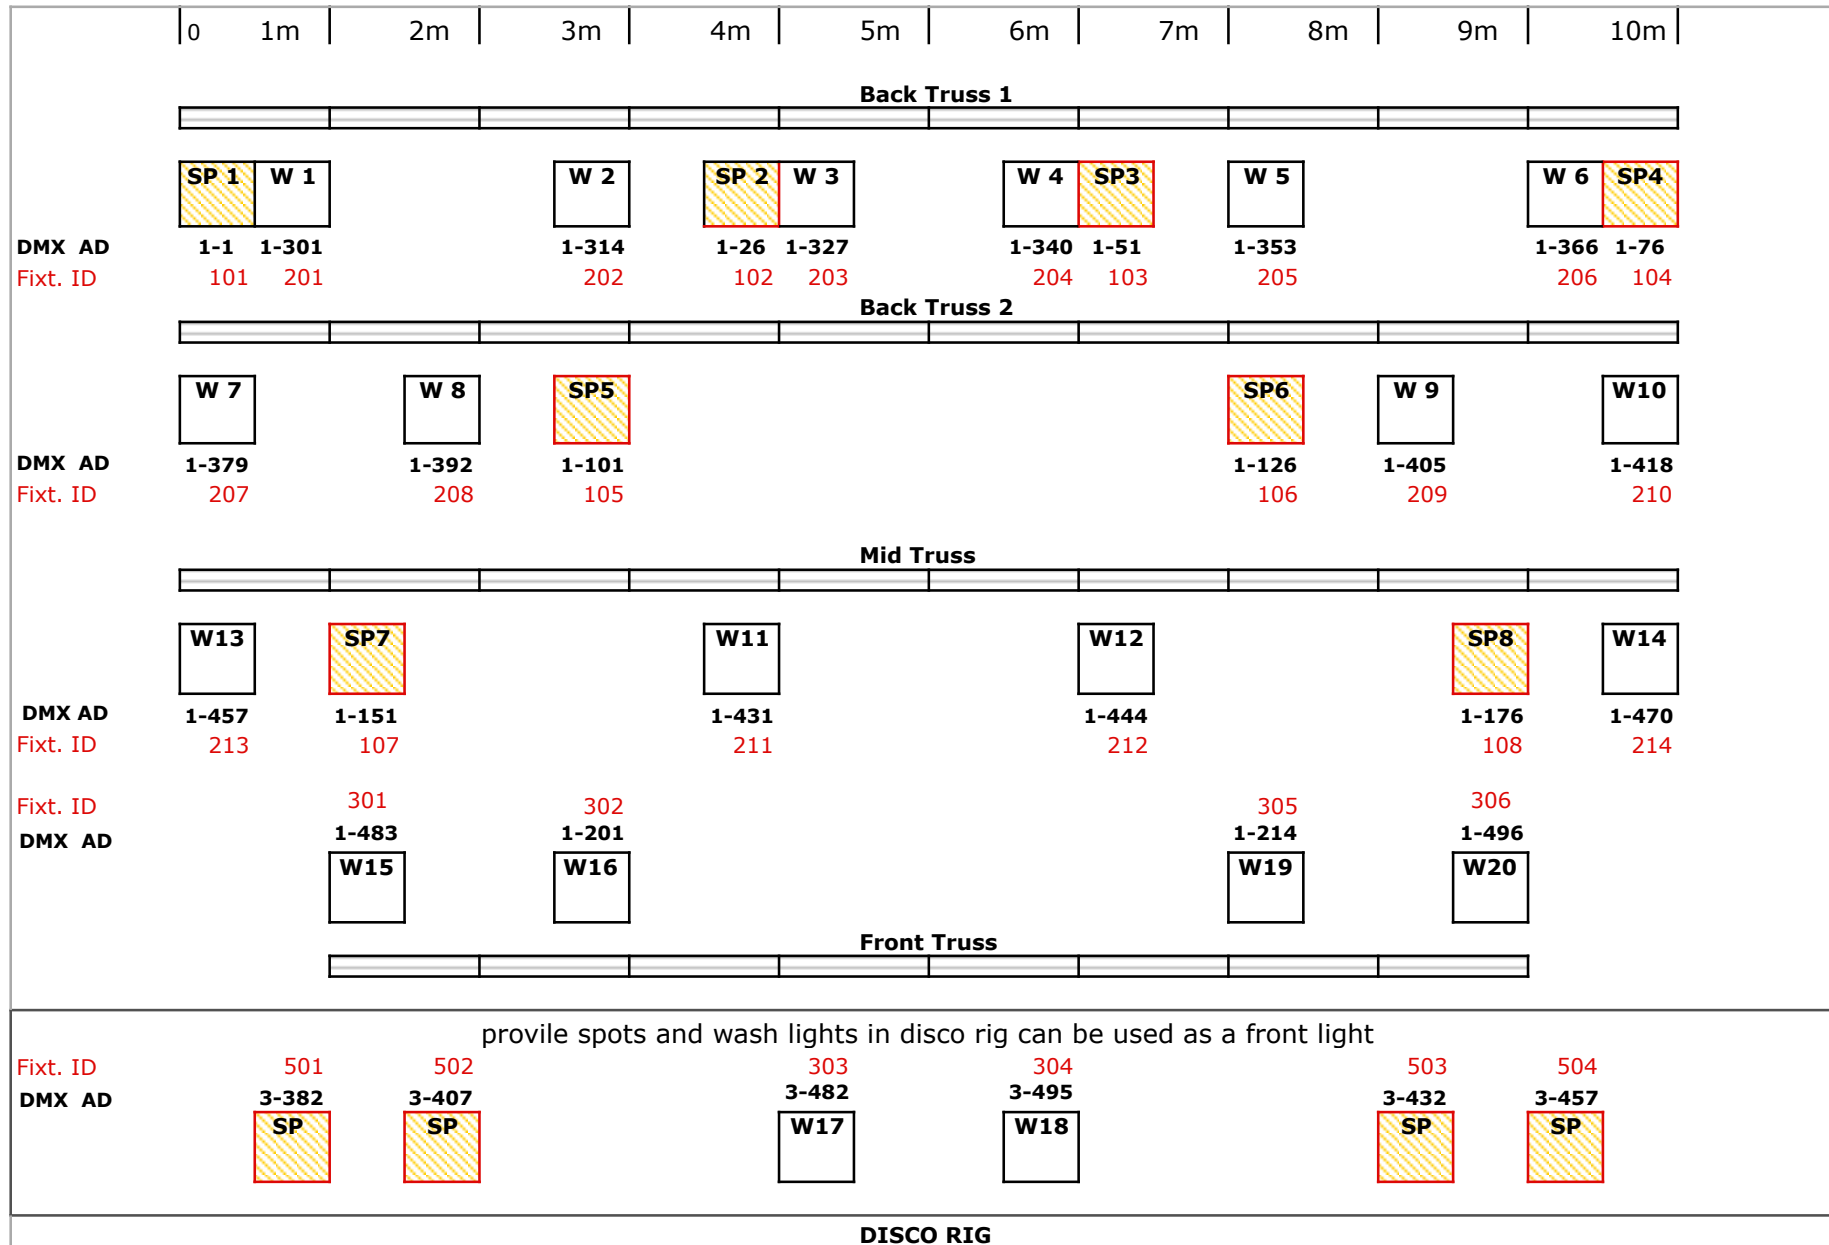

ZECHE BOCHUM
BLOCKANSICHT MOVING LIGHTS

proville spots and wash lights in disco rig can be used as a front light

ROBE ROBIN 600e SPOT MODE 2 (25 Channel)
LED WASH LIGHT (13 Channel)