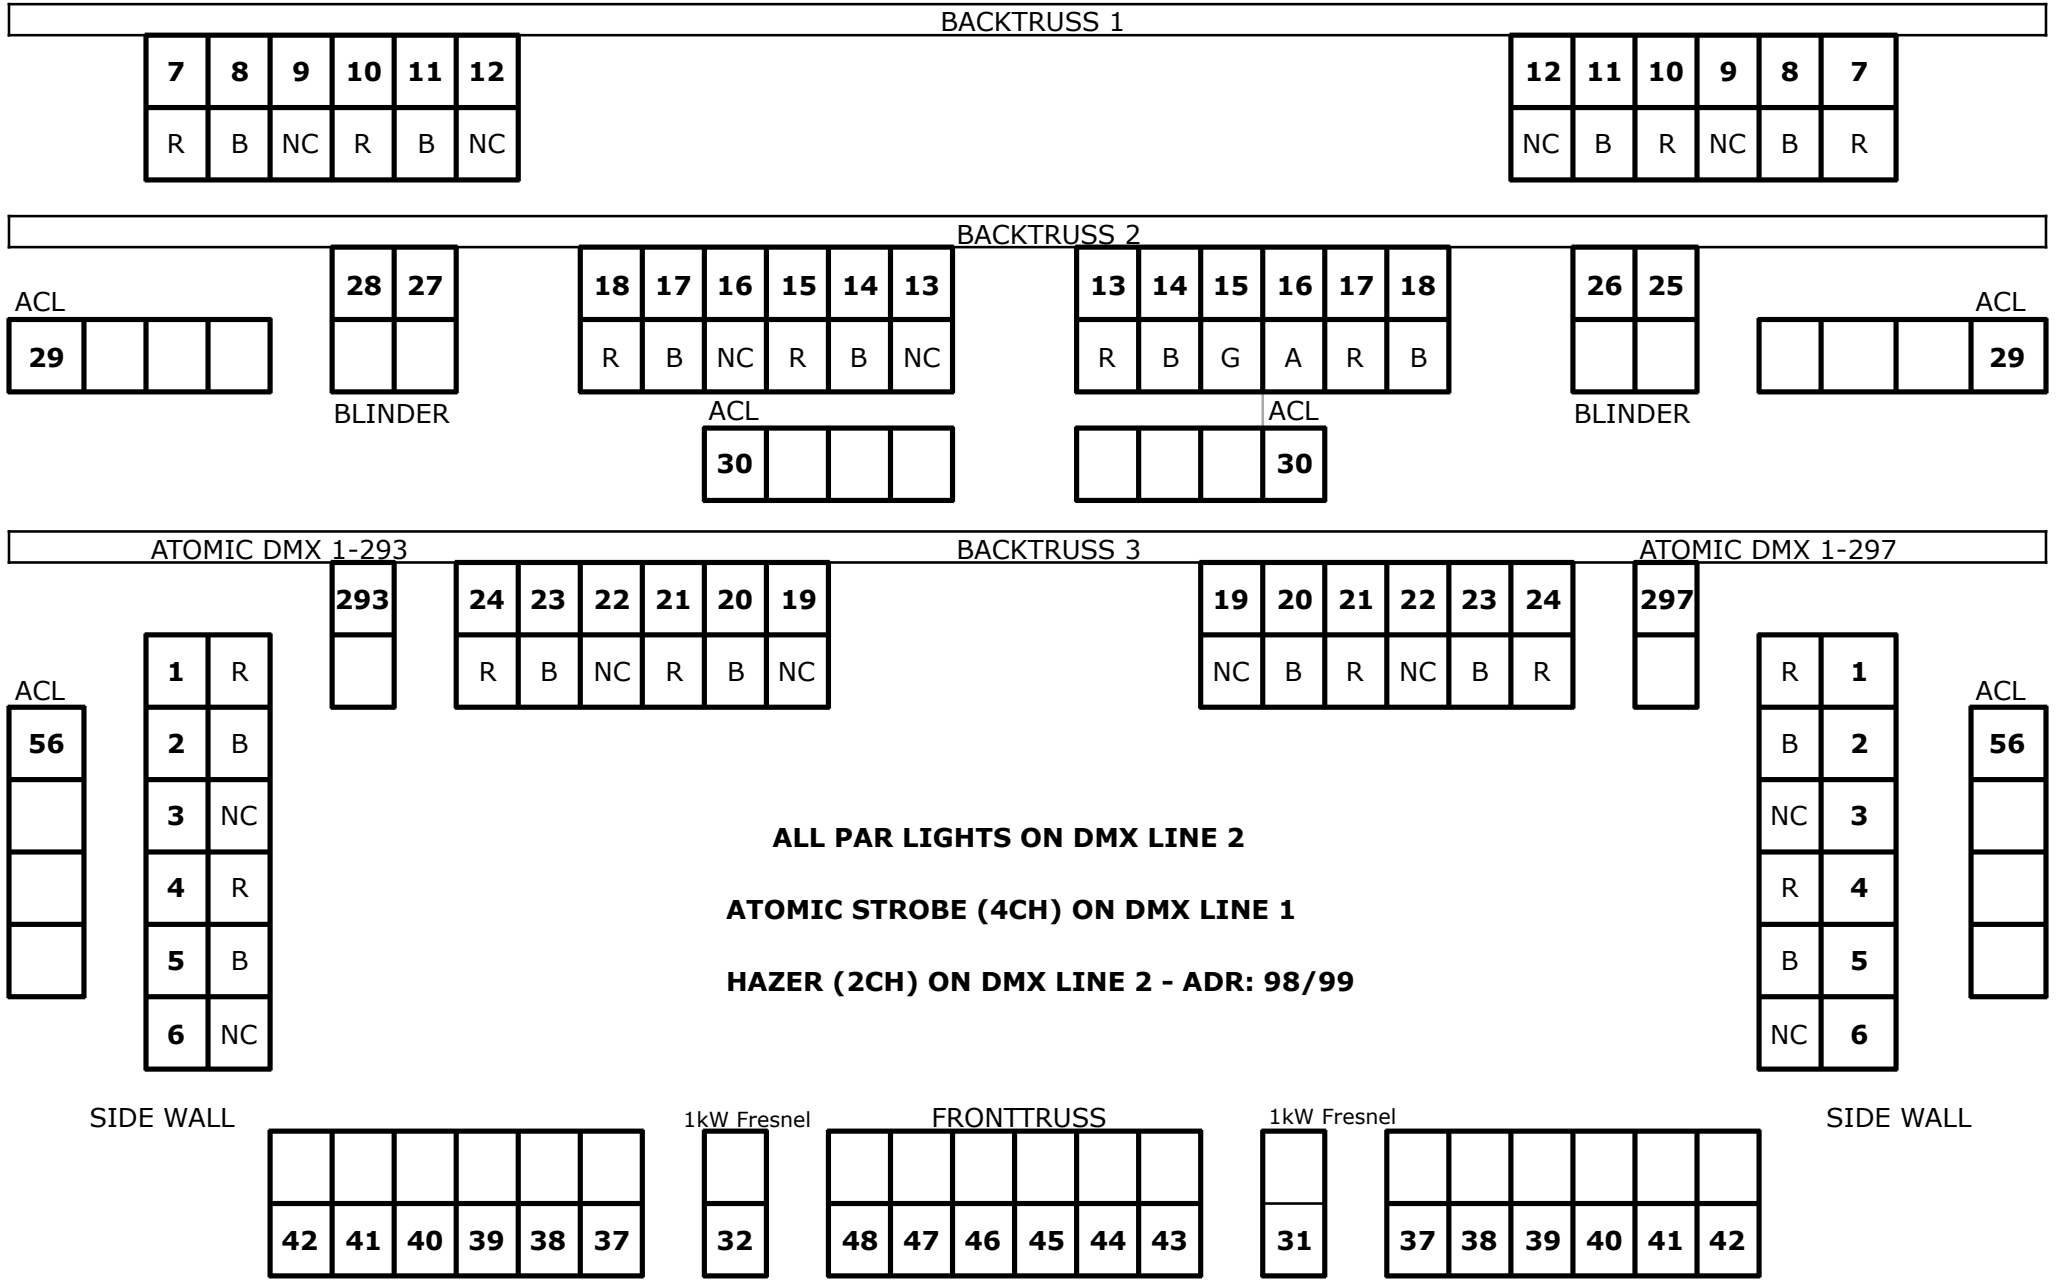

ZECHE BOCHUM
BLOCKANSICHT PAR LIGHTS